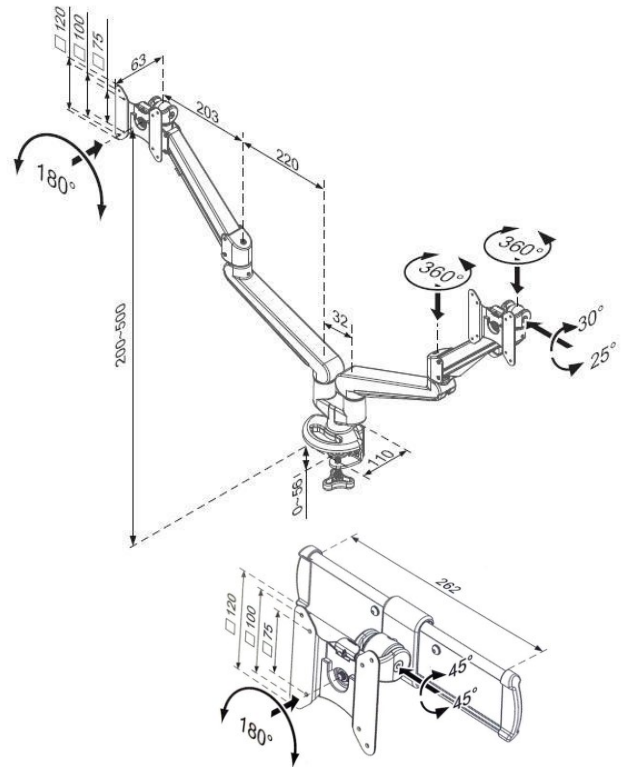

Ascend Dual Gas Arm with Adjuster and Through-desk Fixing

Product Specification

Product code	CMS2639C-ED & CMS2376 – WHITE POLISHED
*Weight capacity	From 3 – 8kg per arm
**Maximum Screen Size	42"
Height adjustment range	200mm – 500mm from desktop
Max forward extension	486mm
Width adjuster	262mm
VESA	75mm & 100mm VESA compliant
Movement	Height adjustment, tilt, swivel, rotation and reach

*Capacity may be reduced if monitor size is greater than 26" or depth is greater than 5.5cm

**Subject to weight being within range & VESA 75 x 75mm or 100 x 100mm, please refer to our measurements / line drawings and check with screen manufacturers measurements including bezel

Additional Information

Through desk fixing for desktop up to 36mm

Integral cable management

2 screen gas assisted height adjustment

Lockable quick release VESA function

180° anti rotation feature

Over 90% of the aluminium alloy content is recycled